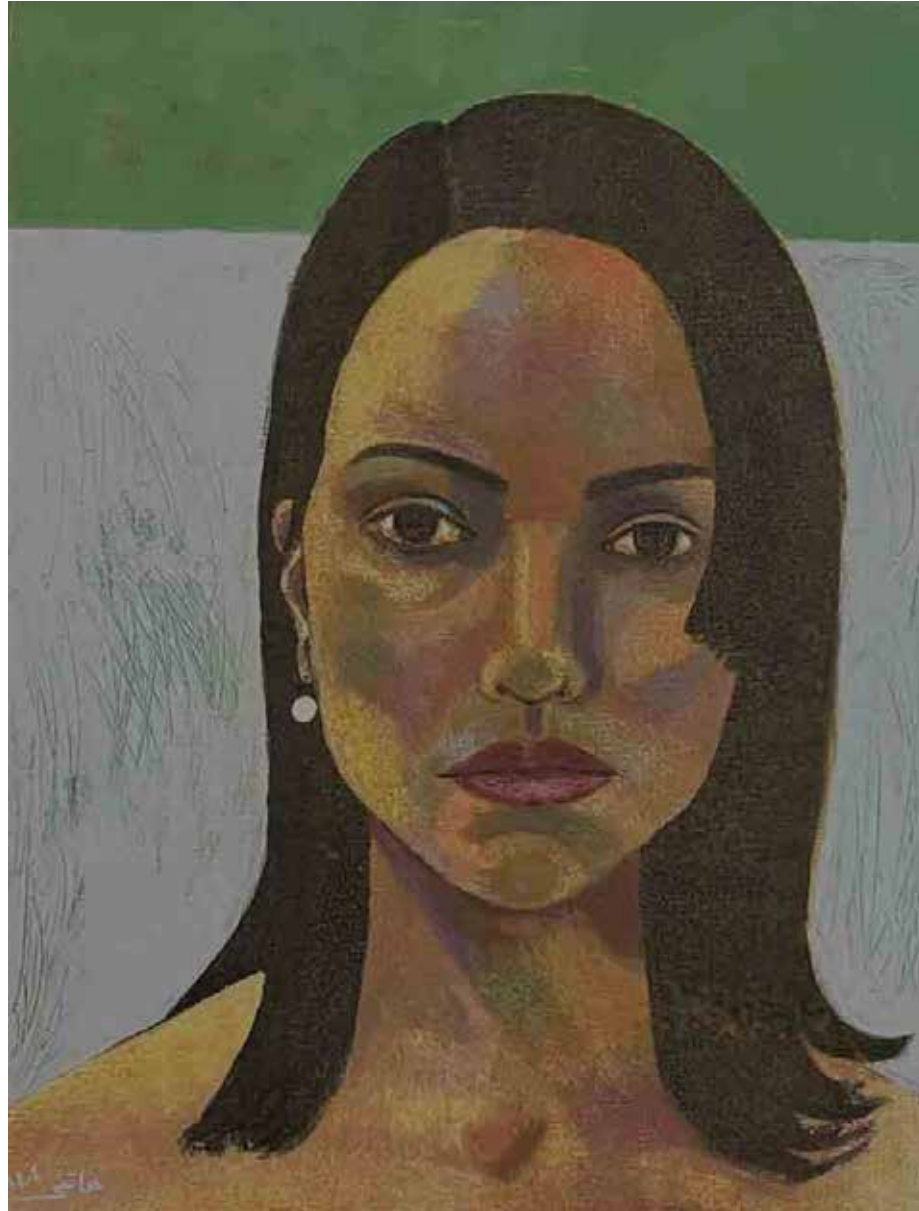

Marjan Hatefi | 40 x 30 cm | Acrylic on Canvas | 8.000.000 Toman